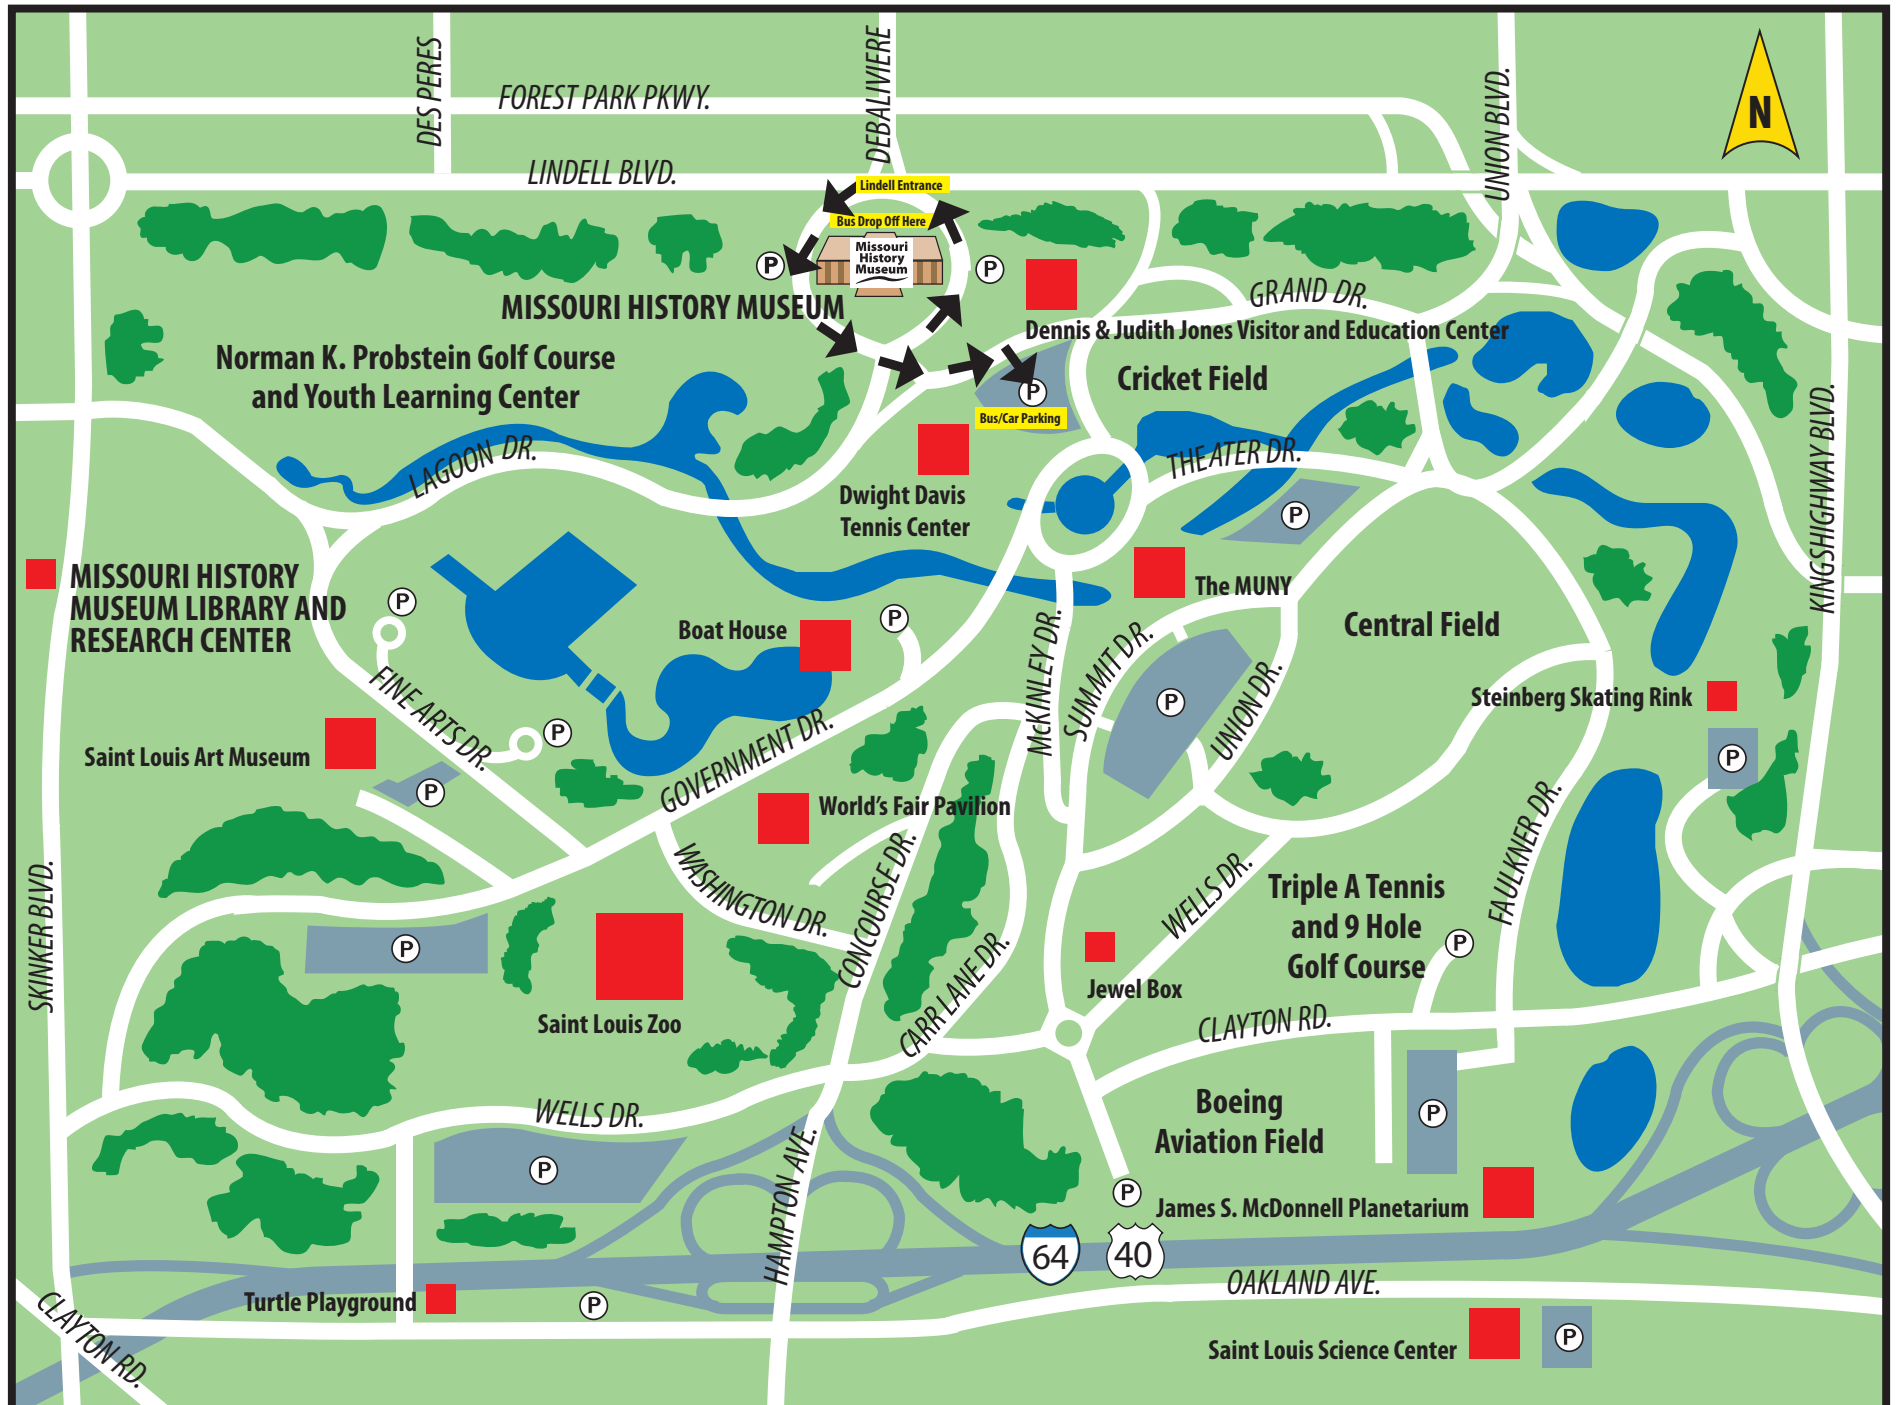

# MAP OF FOREST PARK / ST. LOUIS, MO

## Detail of Missouri History Museum parking on reverse

*FOREST PARK PKWY.*

*LINDELL BLVD.*

*DEBALIVIERE*

Lindell Entrance

Bus Drop Off Here

Missouri  
History  
Museum

P

P

**MISSOURI HISTORY MUSEUM**

**olf Course  
Center**

**Dennis &**

Bus/Car Parking

*DR.*

**Dwight Davis  
Tennis Center**